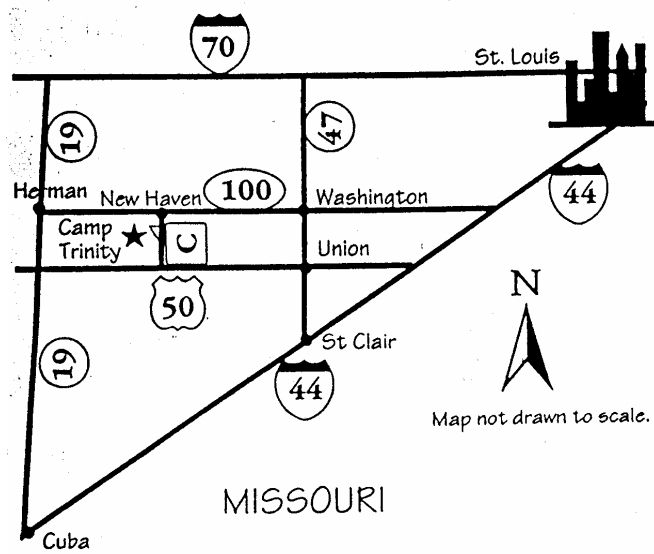

Directions to Camp Trinity

From St. Louis, take I-44 to Hwy 100 west (Washington exit). Follow Hwy 100 to New Haven (about 22 miles). Turn left on Hwy C. After 2 miles, turn right on Gerding School Road. After 1 mile, turn left on Boeuf Lutheran Road. After a quarter of a mile turn right at the CAMP TRINITY sign (Kasel Ford Drive), follow that for about a half mile to Camp Trinity Drive turn left and the Lodge will be at the top of the hill.